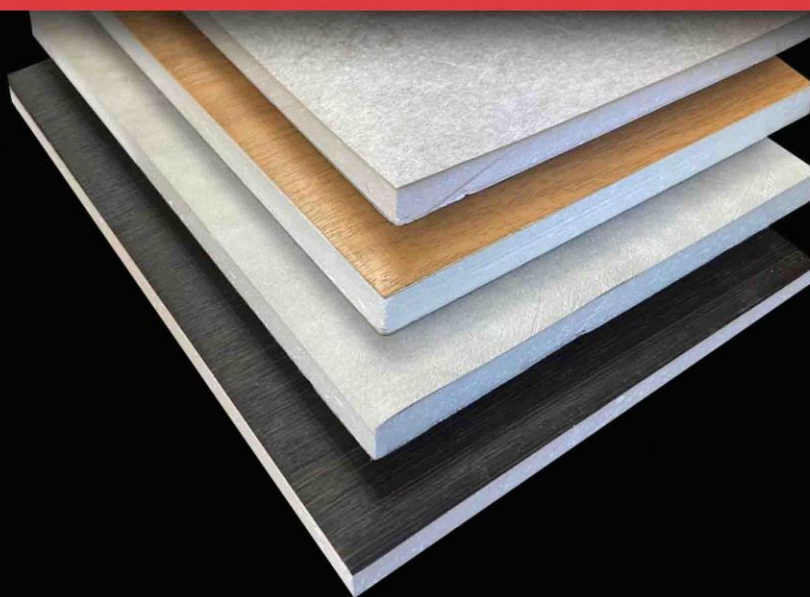

КАТАЛОГ ПОКРЫТИЙ ПВХ